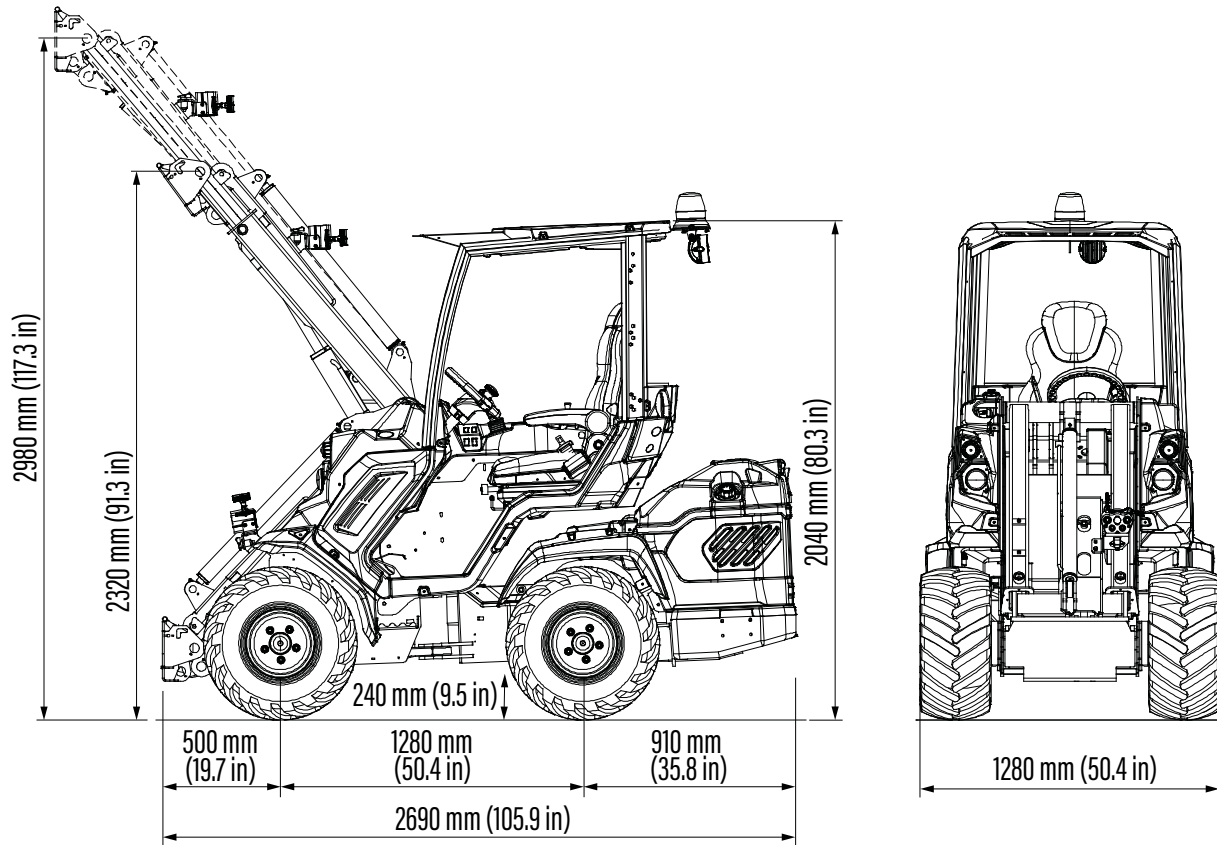

EZ SERIES: EZ7

<http://tiny.cc/EZseries-EN>

 MAX LIFTING CAPACITY 1650 kg	 BATTERY CAPACITY 16,5 kWh	 SPEED 12 km/h	 FLOW RATE 35 l/min	 LIFT HEIGHT 2,98 m
--	---	---	--	--

Model	EZ 7
Transmission	Hydrostatic
Drive speed (max.) ⁽¹⁾	12 km/h (7.5 mph)
Aux. hydraulics oil flow	35 l/min (9.3 GPM)
Max. lifting height	2,98 m (117.3 in)
Tipping load, max. ⁽²⁾	2070 kg (4563 lbs)
Lifting capacity straight, max. ⁽³⁾	1650 kg (3637 lbs)
Breakout force / 50 cm	1700 kg (3748 lbs)
Pushing force (c)	2050 kgf (2050 kp)
Average ground pressure (w/standard tires)	1135 kg/m ² (232 lbs/sqft)
Turning radius: inside/outside	825/2090 mm (32.5/82.3 in)
Standard tires (Tractor profile)	26X12.00-12 ET-50
Weight	1860 kg (4110 lbs)
Product Code	C962021
EZ7 Pack 1 (ACI with Multifunction joystick)	C962022

Daily work cycle in hours ⁽⁴⁾

⁽¹⁾ Maximum speed that can be achieved with the largest diameter tires available, on a flat surface and machine without attachments.

⁽²⁾ Tipping limit, when the machine is straight, with rear weights and boom lifted just off the ground. Weight of attachment included.

⁽³⁾ Maximum load that can be lifted just off the ground when the machine is straight and with rear weights. Weight of attachment is included.

⁽⁴⁾ The operation time of machine varies highly depending on the type of work it is performing.

Note: Refer to the Operator's manual for the comprehensive load diagram.

Tires size	Height	Width
23X8.50-12	2020 mm (79.5 in)	1070 mm (42.2 in)
23X10.50-12 ET-25	2020 mm (79.5 in)	1130 mm (44.5 in)
26X12.00-12 ET-50	2040 mm (80.3 in)	1280 mm (50.4 in)
27X8.50-15	2080 mm (81.9 in)	1070 mm (42.1 in)
27X10.50-15	2080 mm (81.9 in)	1150 mm (45.3 in)